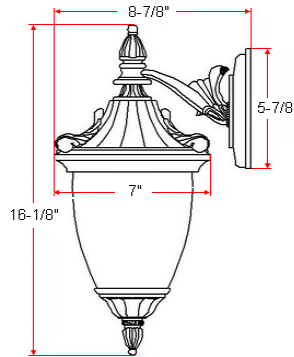

Dimensions

Warranty & Compliances

Warranty	10 Year Limited Warranty
UL	UL/cUL; Suitable for damp locations
ADA	N/A
EnergyStar	N/A

Order Codes

Downlight 504852

Uplight 504845

Type:
Job:
Order Code:
Approvals: