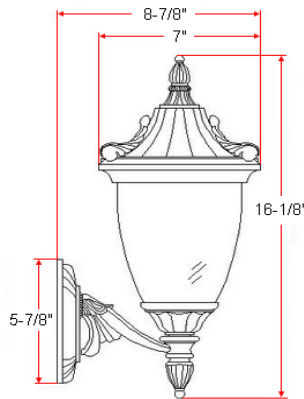

Dimensions

Warranty & Compliances

Warranty	10 Year Limited Warranty
UL	UL/cUL; Suitable for damp locations
ADA	N/A
EnergyStar	N/A

Companion Fixtures

Uplight	504845
Downlight	504852

Type:
Job:
Order Code:
Approvals: