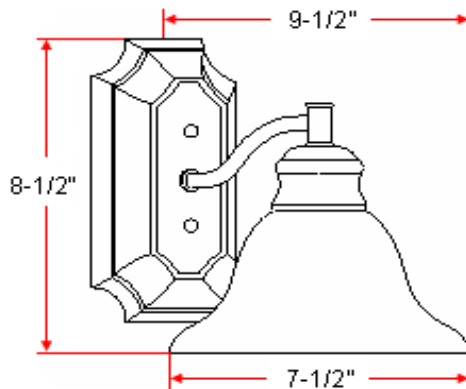

BRISTOL 1 LT Wall Mount

Specifications

Material Construction:	Formed Steel
Lens:	Tea speckled glass
Lamp Type & Wattage:	One 60W, medium base incandescent lamp
Mounting:	Wall mounted; Suitable for up/down mounting
Finish:	Oil Rubbed Bronze (US10B)
Voltage:	120V
Weight:	3.4 lbs
Companion Fixtures:	Chandeliers, wall/vanity lights, ceiling mounts, pendants & island lights

Dimensions

Warranty & Compliances

Warranty	10 Year Limited Warranty
UL	UL/cUL; Suitable for damp locations
ADA	N/A
EnergyStar	N/A

Companion Fixtures

1 LT Wall Mount	504415	
2 LT Wall Mount	504407	
3 LT Vanity Light	509042	
4 LT Vanity Light	511758	
2 LT Ceiling Mount	504399	
3 LT Chandelier	504175	
5 LT Chandelier	504167	
9 LT Chandelier	512855	
Island Light	504258	
Pendant	504266	
Mini Pendant	509026	