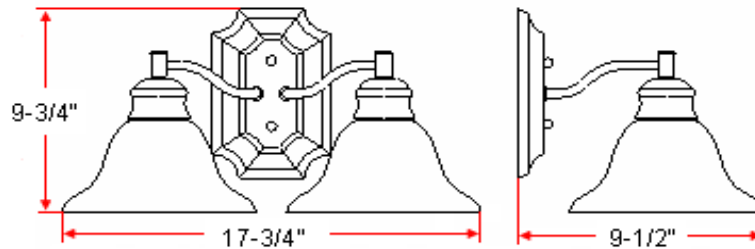

## Specifications

<b>Material Construction:</b>	Formed Steel
<b>Lens:</b>	Tea speckled glass
<b>Lamp Type &amp; Wattage:</b>	Two 60W, medium base incandescent lamps
<b>Mounting:</b>	Wall mounted; Suitable for up/down mounting
<b>Finish:</b>	Oil Rubbed Bronze (US10B)
<b>Voltage:</b>	120V
<b>Weight:</b>	4.6 lbs
<b>Companion Fixtures:</b>	Chandeliers, wall/vanity lights, ceiling mounts, pendants & island lights

## Dimensions