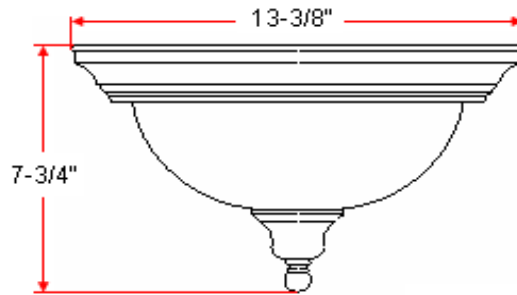

Dimensions

Warranty & Compliances

Warranty	10 Year Limited Warranty
UL	UL/cUL
ADA	N/A
EnergyStar	N/A

Companion Fixtures

2 LT Ceiling Mount	504399	
1 LT Wall Mount	504415	
2 LT Wall Mount	504407	
3 LT Vanity Light	509042	
4 LT Vanity Light	511758	
3 LT Chandelier	504175	
5 LT Chandelier	504167	
9 LT Chandelier	512855	
Island Light	504258	
Pendant	504266	
Mini Pendant	509026	

Type:

Job:

Order Code:

Approvals:

Design House reserves the right to make changes in materials, specifications & models at any time. Design House also reserves the right to discontinue product without notice or obligation.