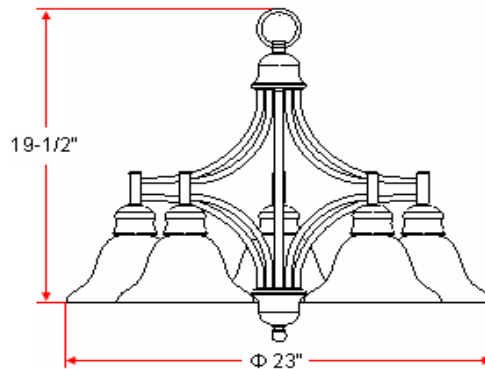

Dimensions

Warranty & Compliances

Warranty	10 Year Limited Warranty
UL	UL/cUL
ADA	N/A
EnergyStar	N/A

Companion Fixtures

5 LT Chandelier	504167	
1 LT Wall Mount	504415	
2 LT Wall Mount	504407	
3 LT Vanity Light	509042	
4 LT Vanity Light	511758	
2 LT Ceiling Mount	504399	
3 LT Chandelier	504175	
9 LT Chandelier	512855	
Island Light	504258	
Pendant	504266	
Mini Pendant	509026	

Type:

Job:

Order Code:

Approvals:

Design House reserves the right to make changes in materials, specifications & models at any time. Design House also reserves the right to discontinue product without notice or obligation.