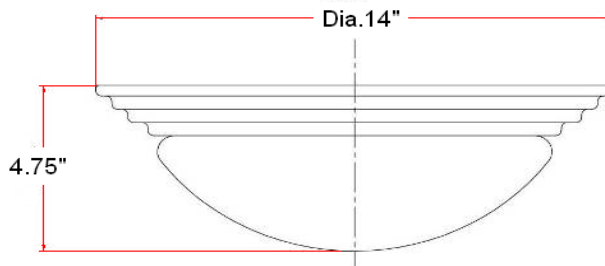

Dimensions

Warranty & Compliances

Warranty	10 Year Limited Warranty
UL	UL/cUL listed
ADA	N/A
EnergyStar	N/A

Companion Fixtures

Old Gold 503219

Type:
Job:
Order Code:
Approvals:

Design House reserves the right to make changes in materials, specifications & models at any time. Design House also reserves the right to discontinue product without notice or obligation.