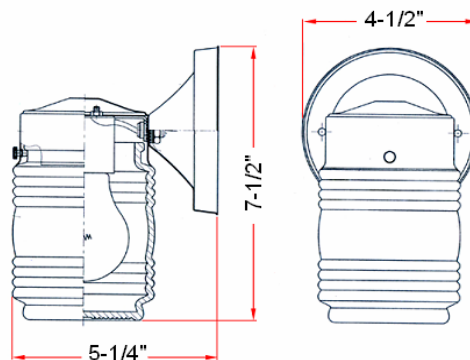

JELLY JAR Outdoor Lighting Collection

Specifications

Material Construction:	Formed Steel
Lens:	Clear glass
Lamp Type & Wattage:	One 60W, medium base incandescent lamp
Mounting:	Wall mounted
Voltage:	120V
Weight:	0.99 lbs

Dimensions

Warranty & Compliances

Warranty	10 Year Limited Warranty
UL	UL/cUL listed; Suitable for damp locations
ADA	N/A
EnergyStar	N/A

Order Codes

Satin Nickel (US15)	507806	
Polished Brass(US3)	502179	
Oil Rubbed Bronze (US10B)	505198	
Black	502195	
White	500181	
Special Order		
Antique Brass (US5)	502187	