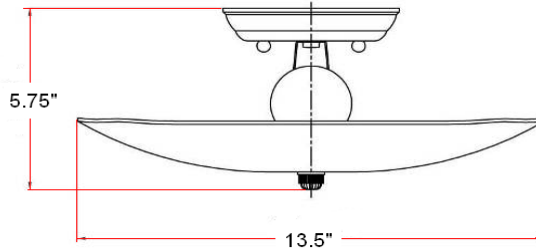

# 2 LT 14" WHITE CEILING

## Specifications

<b>Material Construction:</b>	Formed Steel
<b>Lens:</b>	White glass
<b>Lamp Type &amp; Wattage:</b>	Two 60W, medium base incandescent lamps
<b>Mounting:</b>	Ceiling mounted
<b>Voltage:</b>	120V
<b>Weight:</b>	2.09 lbs

## Dimensions