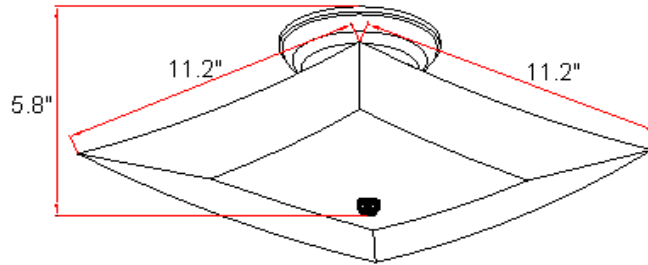

Dimensions

Warranty & Compliances

Warranty	10 Year Limited Warranty
UL	UL/cUL listed
ADA	N/A
EnergyStar	N/A

Companion Fixtures

White 501338

Type:
Job:
Order Code:
Approvals:

Design House reserves the right to make changes in materials, specifications & models at any time. Design House also reserves the right to discontinue product without notice or obligation.