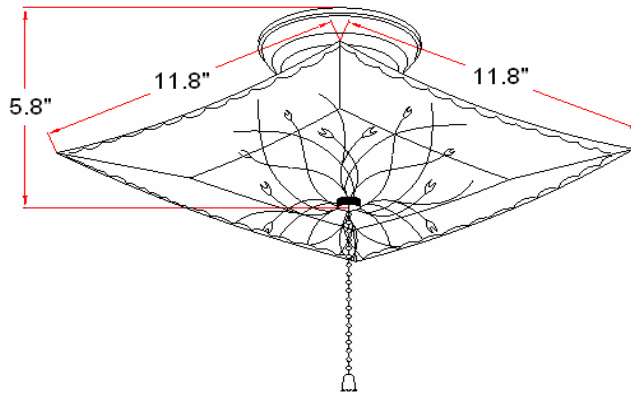

Dimensions

Warranty & Compliances

Warranty	10 Year Limited Warranty
UL	UL/cUL listed
ADA	N/A
EnergyStar	N/A

Companion Fixtures

White 501007

Type:
Job:
Order Code:
Approvals:

Design House reserves the right to make changes in materials, specifications & models at any time. Design House also reserves the right to discontinue product without notice or obligation.