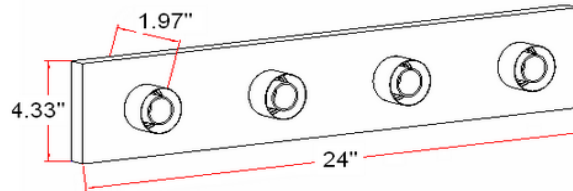

4 LT Strip Light Polished Chrome Finish

Specifications

Material Construction:	Formed steel
Lens:	N/a
Lamp Type & Wattage:	Four 60W, medium base incandescent lamps
Mounting:	Wall mounted; Suitable for up/down mounting
Finish	Polished Chrome (US26)
Voltage:	120V
Weight:	2.48 lbs

Dimensions

Warranty & Compliances

Warranty	10 Year Limited Warranty
UL	UL/cUL; Suitable for damp locations
ADA	N/A
EnergyStar	N/A

Companion Fixtures

Polished Chrome (US26)	500892	
Honey Oak	500207	
Polished Brass (US3)	500868	

Type:

Job:

Order Code:

Approvals:

Design House reserves the right to make changes in materials, specifications & models at any time. Design House also reserves the right to discontinue product without notice or obligation.