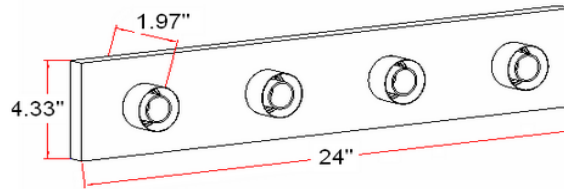

4 LT Strip Light Polished Brass Finish

Specifications

Material Construction:	Formed steel
Lens:	N/a
Lamp Type & Wattage:	Four 60W, medium base incandescent lamps
Mounting:	Wall mounted; Suitable for up/down mounting
Finish	Polished Chrome (US3)
Voltage:	120V
Weight:	2.09 lbs

Dimensions

Warranty & Compliances

Warranty	10 Year Limited Warranty
UL	UL/cUL; Suitable for damp locations
ADA	N/A
EnergyStar	N/A

Companion Fixtures

Polished Brass (US3)	500868	
Honey Oak	500207	
Polished Chrome (US26)	500892	

Type:

Job:

Order Code:

Approvals:

Design House reserves the right to make changes in materials, specifications & models at any time. Design House also reserves the right to discontinue product without notice or obligation.