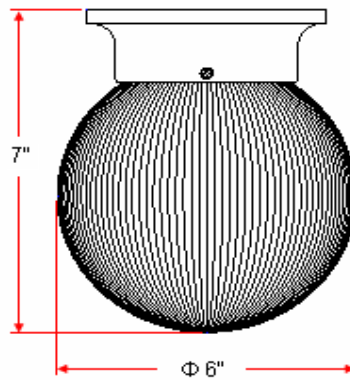

MILLBRIDGE (Polished Brass) 1 LT Ceiling Mount (7"x6")

Specifications

Material Construction:	Formed Steel
Lens:	Clear Ribbed glass
Lamp Type & Wattage:	One 60W, medium base incandescent lamp
Mounting:	Ceiling mounted
Finish:	Polished Brass (US3)
Voltage:	120V
Weight:	1.75 lbs
Companion Fixtures:	Chandeliers, wall lights, ceiling mounts, pendants

Dimensions

Warranty & Compliances

Warranty	10 Year Limited Warranty
UL	UL/cUL
ADA	N/A
EnergyStar	N/A

Companion Fixtures

1 LT Ceiling Mount (7"x6")	500629	
1 LT Wall Sconce	506782	
1 LT Wall Mount	503011	
2 LT Wall Mount	503029	
2 LT Semi Flush Mount	503383	
1 LT Ceiling Mount (4 ^{3/4} "x7 ^{5/8} ")	507368	
1 LT Ceiling Mount (5 ^{7/8} "x11 ^{1/4} ")	503037	
2 LT Ceiling Mount (5 ^{7/10} "x9 ^{1/2} ")	507343	
2 LT Ceiling Mount (6 ^{7/8} "x13 ^{1/8} ")	503045	
3 LT Ceiling Mount	507061	
3 LT Chandelier	509265	
5 LT Chandelier	500546	
Pendant (10 ^{3/4} "x14 ^{7/8} ")	500876	
Pendant (12"x16 ^{3/4} ")	500561	