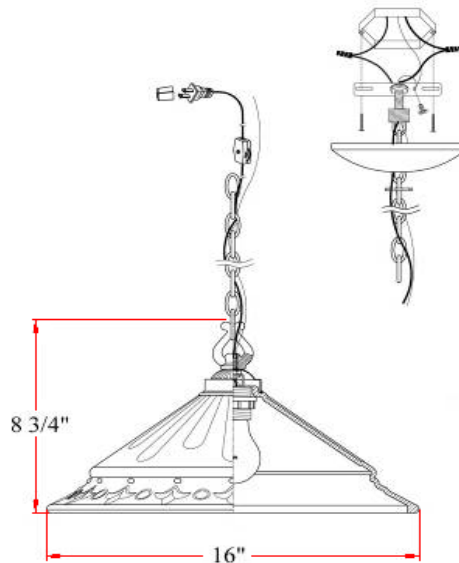

## Specifications

<b>Material Construction:</b>	Formed Steel
<b>Lens:</b>	Etched glass
<b>Lamp Type &amp; Wattage:</b>	One 100W medium base lamp
<b>Mounting:</b>	Ceiling mounted
<b>Finish</b>	Polished Brass
<b>Voltage:</b>	120V
<b>Weight:</b>	7.7 lbs

## Dimensions