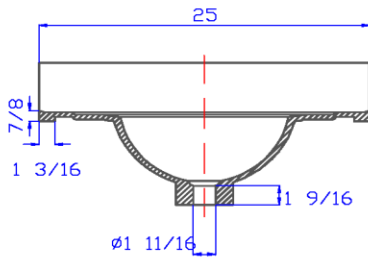

25" x 22" Oval Vanity Top

Specifications

Material Content:	Cultured Marble
Back splash:	Integrated, 3-15/16" high, 5/8" thick
Faucet Holes:	3x D 1-1/4" holes, 4" center mount
Overflow Hole	with, D 9/16"
Drain Hole	with, D 1 -11/16"
Water Depth	3- 15/16"
Bowl	21 1/16" width, 11-5/8" depth
Color:	Solid White / White on White / White on Bone

Dimensions

Tolerance		
	+	-
Length	0	7/16"
Width	0	1/4"
Thickness	1/16"	1/16"

Warranty & Compliances

Warranty	5 Year Limited Warranty
IAPMO/ UPC	Complaint
CSAB45	Complaint
ANSI	ANSI Z124.3 complaint

Order Codes & Finishes/Colors

	View Box	Sleeve Pack	
Solid White	551366	552026	
White on white	551150	552810	
White on Bone	551192	550947	550988

Type: _____

Job: _____

Order Code: _____

Approvals: _____