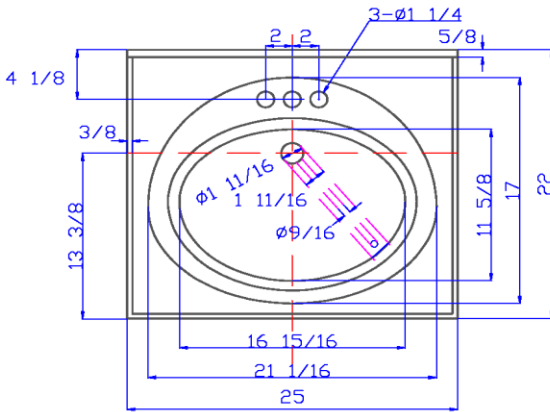

25" x 22" Oval Vanity Top

Specifications

Material Content:	Cultured Marble
Back splash:	Integrated, 3-15/16" high, 5/8" thick
Faucet Holes:	3x D 1-1/4" holes, 4" center mount
Overflow Hole	with, D 9/16"
Drain Hole	with, D 1 -11/16"
Water Depth	3- 15/16"
Bowl	21 1/16" width, 11-5/8" depth
Color:	Solid White / White on White / White on Bone

Dimensions

Tolerance		
	+	-
Length	0	7/16"
Width	0	1/4"
Thickness	1/16"	1/16"

Warranty & Compliances

Warranty	5 Year Limited Warranty
IAPMO/ UPC	Complaint
CSAB45	Complaint
ANSI	ANSI Z124.3 complaint

Order Codes & Finishes/Colors

	View Box	Sleeve Pack	
Solid White	551366	552026	
White on white	551150	552810	
White on Bone	551192	550947	550988

Type: _____

Job: _____

Order Code: _____

Approvals: _____