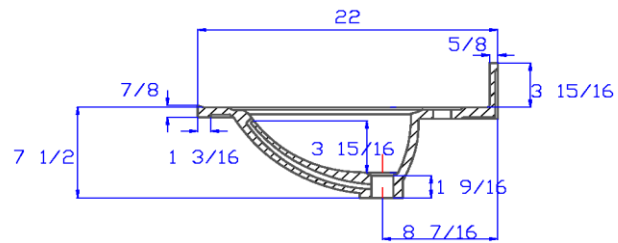

25" x 22" Oval Vanity Top

Specifications

Material Content:	Cultured Marble
Back splash:	Integrated, 3-15/16" high, 5/8" thick
Faucet Holes:	3x D 1-1/4" holes, 4" center mount
Overflow Hole	with, D 9/16"
Drain Hole	with, D 1 -11/16"
Water Depth	3- 15/16"
Bowl	21 1/16" width, 11-5/8" depth
Color:	Solid White / White on White / White on Bone

Dimensions

Tolerance		
	+	-
Length	0	7/16"
Width	0	1/4"
Thickness	1/16"	1/16"

Warranty & Compliances

Warranty	5 Year Limited Warranty
IAPMO/ UPC	Complaint
CSAB45	Complaint
ANSI	ANSI Z124.3 complaint

Order Codes & Finishes/Colors

	View Box	Sleeve Pack	
Solid White	551366	552026	
White on white	551150	552810	
White on Bone	551192	550947	550988

Type: _____

Job: _____

Order Code: _____

Approvals: _____