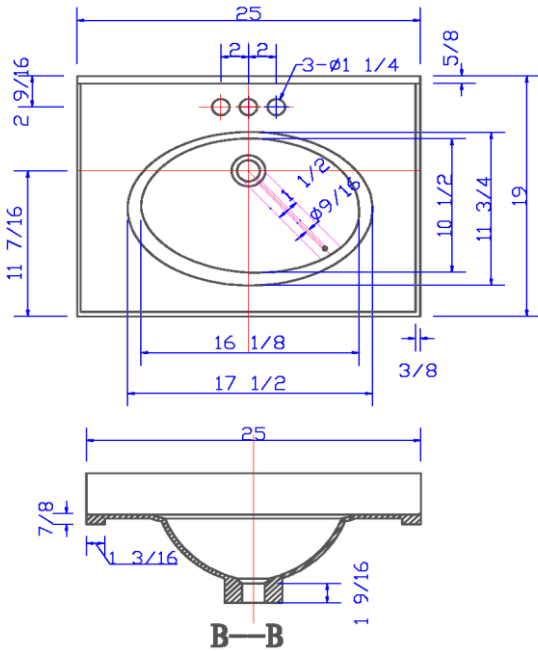

# 25" x 19" Oval Vanity Top

## Specifications

<b>Material Content:</b>	Cultured Marble (Stone filler, Resin and Gel coat)
<b>Back splash:</b>	Integrated, 3-1/4" high, 5/8" thick
<b>Faucet Holes:</b>	3x D1 1/4" holes, 4" center mount
<b>Overflow Hole</b>	with, D9/16"
<b>Drain Hole</b>	with, D1 -1/2"
<b>Water Depth</b>	3- 11/16"
<b>Bowl</b>	16 1/8" width, 10-1/2" depth
<b>Color:</b>	Solid White / White on White / White on Bone

## Dimensions

Tolerance		
	+	-
Length	0	7/16"
Width	0	1/4"
Thickness	1/16"	1/16"

## Order Codes & Finishes/Colors

	View Box	Sleeve Pack
<b>Solid White</b>	551267	552000
<b>White on white</b>	551051	552794
<b>White on Bone</b>	551101	552273

**Type:**

**Job:**

**Order Code:**

**Approvals:**