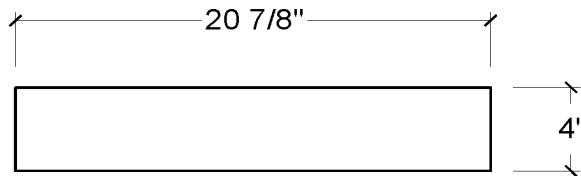

## Dimensions

## Order Codes & Finishes/Colors

20-7/8" x 4" x 3/4" 553297

Type:  
Job:  
Order Code:  
Approvals:

Design House reserves the right to make changes in materials, specifications & models at any time. Design House also reserves the right to discontinue product without notice or obligation.