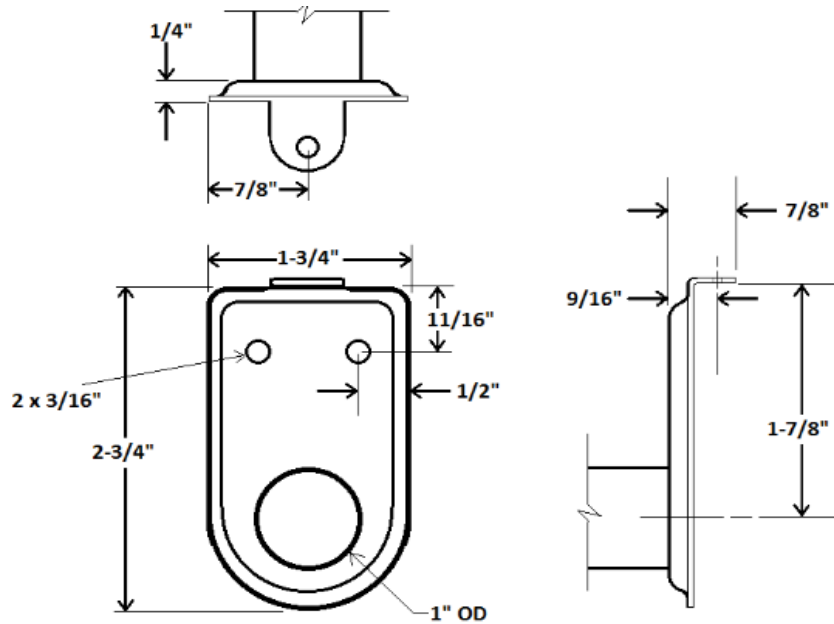

Adjustable Closet Rod

Specifications

Metal Material	Steel
Packaging	Polybag
Mounting:	6 screws (included)

Dimensions

Warranty & Compliances

Warranty	Limited 1 year warranty
ANSI/BHMA	N/A

Order Codes

White 30"-48"	205823
White 48"-72"	205831
White 72"-120"	205849