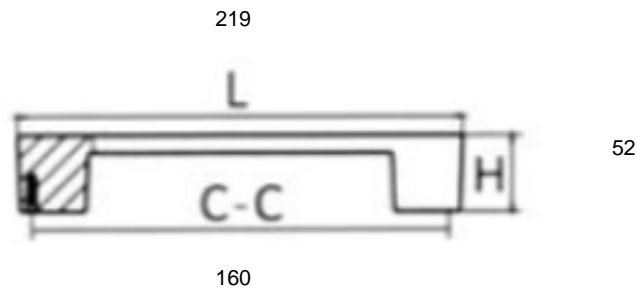

Bowsprit Cabinet Pull

Specifications

Metal Material	100% Zinc alloy
Packaging	Poly bag
Mounting:	160 MM C-C
Hardware:	two 8-32 screws; included

Dimensions

Warranty & Compliances

Warranty	Limited 1 year warranty
ANSI/BHMA	N/A

Order Codes

Brushed Nickel 205534

Type:
Job:
Order Code:
Approvals:

Design House reserves the right to make changes in materials, specifications & models at any time. Design House also reserves the right to discontinue product without notice or obligation.