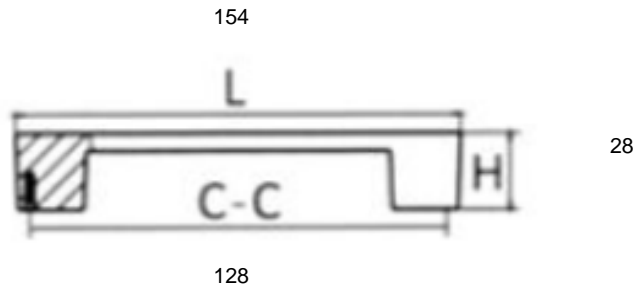

Arch Cabinet Pull

Specifications

Metal Material	100% Zinc alloy
Packaging	Poly bag
Mounting:	128 MM C-C
Hardware:	two 8-32 screws; included

Dimensions

Warranty & Compliances

Warranty	Limited 1 year warranty
ANSI/BHMA	N/A

Order Codes

Brushed Nickel	205377
Antique Brass	205385

Type:
Job:
Order Code:
Approvals: