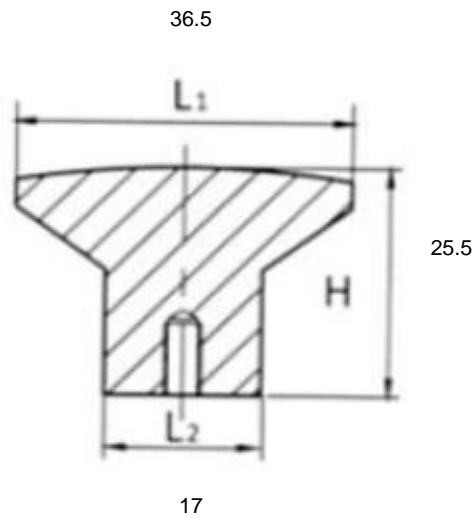

Mesa Knob

Specifications

Metal Material	100% Zinc alloy
Packaging	Poly bag
Mounting:	Single point; 17mm base
Hardware:	one 8-32 screw; included

Dimensions

Warranty & Compliances

Warranty	Limited 1 year warranty
ANSI/BHMA	N/A

Order Codes

Brushed Nickel	205310
Antique Brass	205328

Type:
Job:
Order Code:
Approvals: