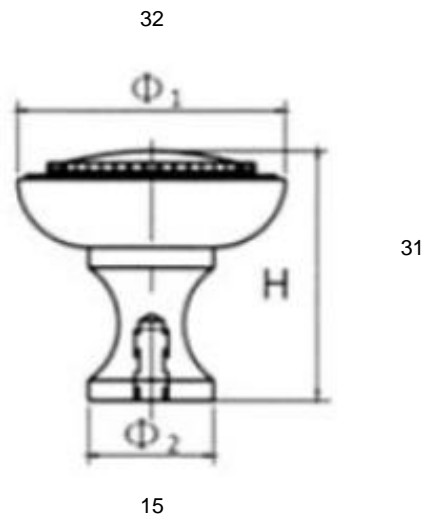

## Specifications

<b>Metal Material</b>	100% aluminum
<b>Packaging</b>	Poly bag
<b>Mounting:</b>	Single point; 15mm base
<b>Hardware:</b>	one 8-32 screw; included

## Dimensions