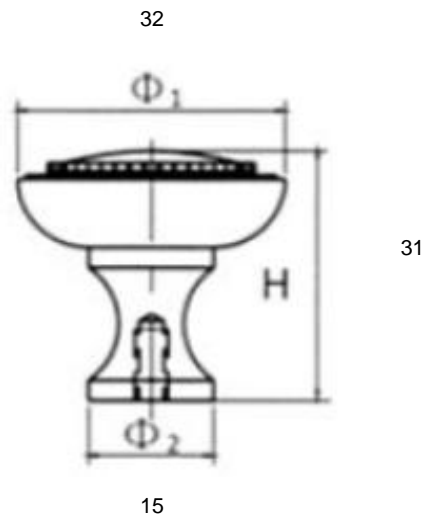

Regal Cabinet Knob

Specifications

Metal Material	100% aluminum
Packaging	Poly bag
Mounting:	Single point; 15mm base
Hardware:	one 8-32 screw; included

Dimensions

Warranty & Compliances

Warranty	Limited 1 year warranty
ANSI/BHMA	N/A

Order Codes

Brushed Nickel	205203
Antique Brass	205229
Antique Pewter	205237

Type:
Job:
Order Code:
Approvals:

Design House reserves the right to make changes in materials, specifications & models at any time. Design House also reserves the right to discontinue product without notice or obligation.