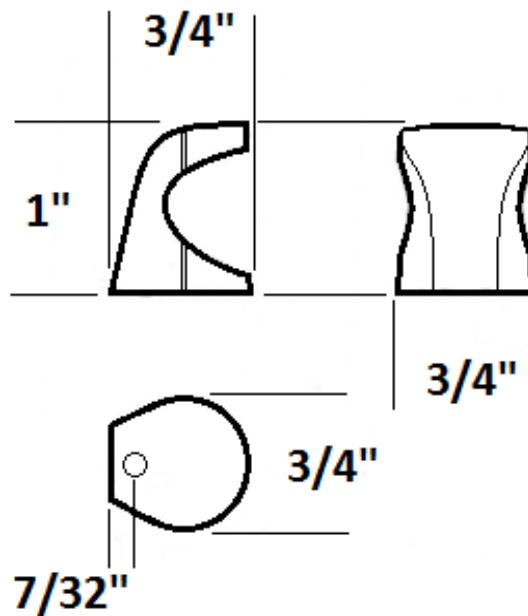

Clove Cabinet Knob

Specifications

Metal Material	100% Zinc alloy
Packaging	Poly bag
Mounting:	Single point; 3/4" base
Hardware:	one 8-32 screw; included

Dimensions

Warranty & Compliances

Warranty	Limited 1 year warranty
ANSI/BHMA	N/A

Order Codes

Brushed Nickel	205146
Antique Brass	205153

Type:
Job:
Order Code:
Approvals:

Design House reserves the right to make changes in materials, specifications & models at any time. Design House also reserves the right to discontinue product without notice or obligation.