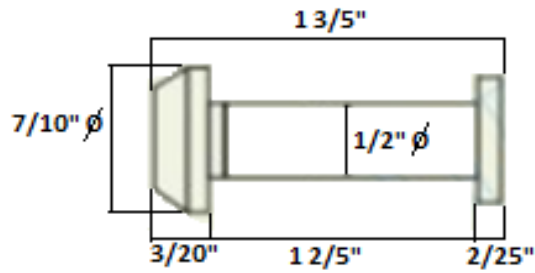

Small Door Viewer

Specifications

Metal Material:	Brass
Lens Material:	Plastic
Visual Angle:	160 degree
Packaging:	White Box

Dimensions

Warranty & Compliances

Warranty	1 Year Limited Warranty
ANSI	N/A

Order Codes