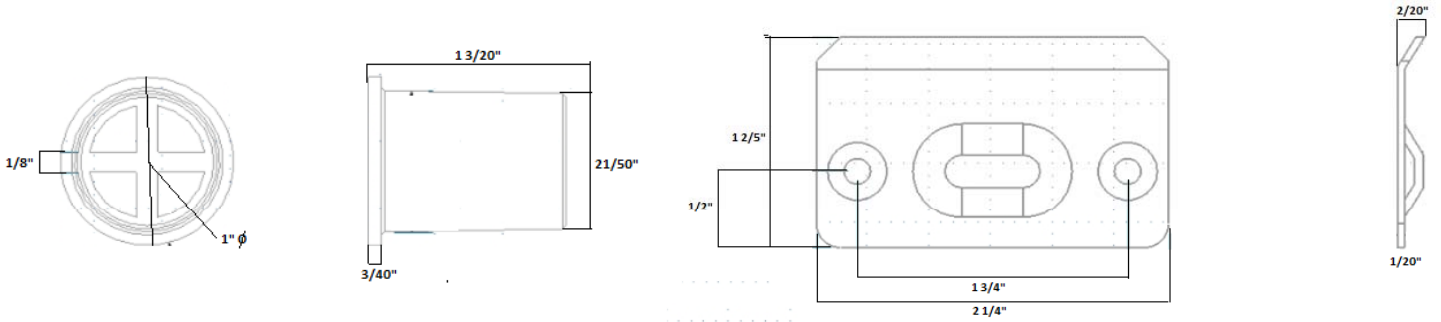

## Specifications

**Metal Material:** Zinc  
**Strike** 1/8 radius  
**Packaging:** Poly Bag  
**Mounting Screws:** comes with 4 screws

## Dimensions