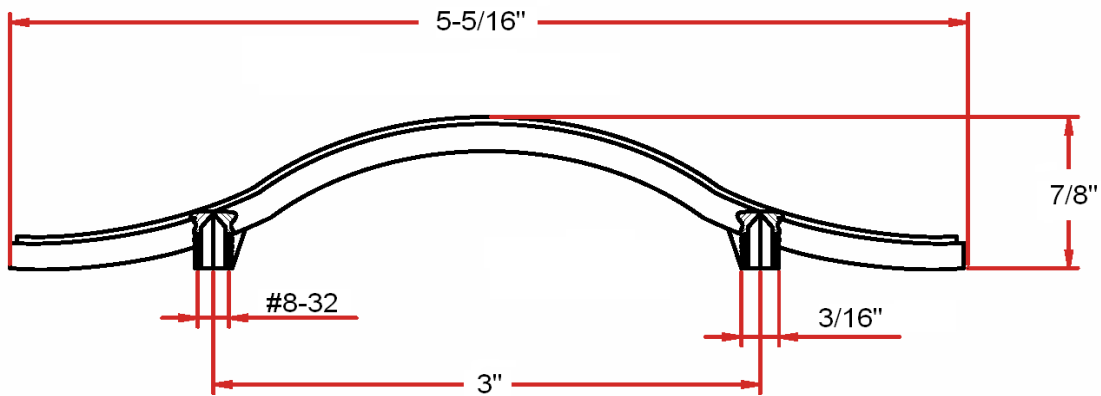

# Victorian Cabinet Pull

## Specifications

<b>Metal Material</b>	100% Zinc alloy
<b>Packaging</b>	Poly bag
<b>Mounting:</b>	3' CC
<b>Hardware:</b>	two 1" x 8-32 screws; included

## Dimensions