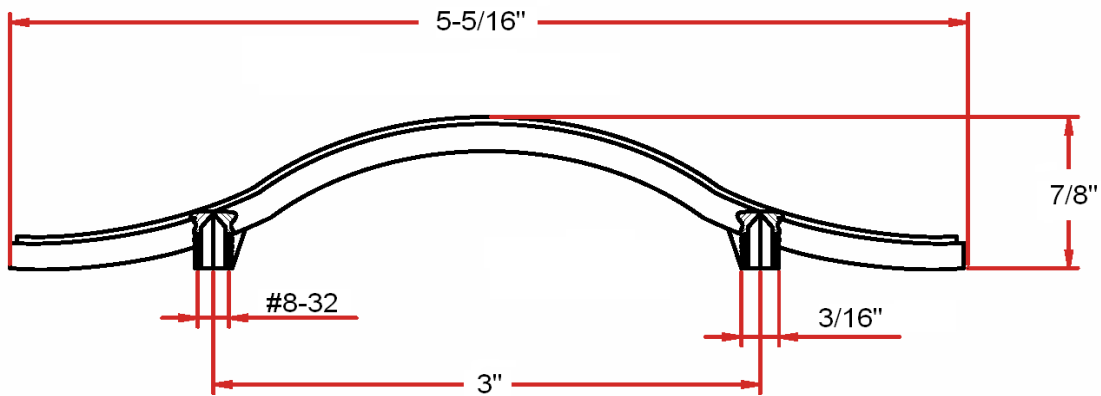

Victorian Cabinet Pull

Specifications

Metal Material	100% Zinc alloy
Packaging	Poly bag
Mounting:	3' CC
Hardware:	two 1" x 8-32 screws; included

Dimensions

Warranty & Compliances

Warranty	Limited 1 year warranty
ANSI/BHMA	N/A

Order Codes

Satin Nickel (US15)	204644
Oil Rubbed Bronze (US10B)	203281

Type:

Job:

Order Code:

Approvals: