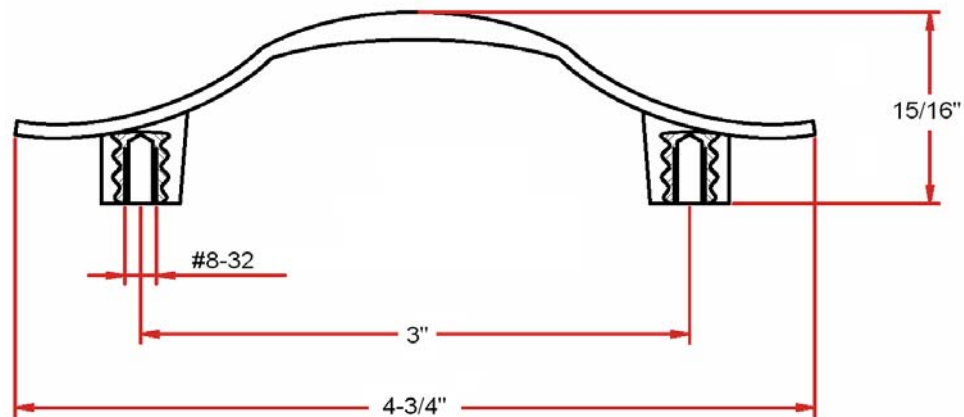

Metro Cabinet Pull

Specifications

Metal Material	100% Zinc alloy
Packaging	Poly bag
Mounting:	3" CC
Hardware:	2 x 8-32 screws; included

Dimensions

Warranty & Compliances

Warranty	Limited 1 year warranty
ANSI/BHMA	N/A

Order Codes

Satin Nickel (US15)	203307
Oil Rubbed Bronze (US10B)	203968

Type:
Job:
Order Code:
Approvals: