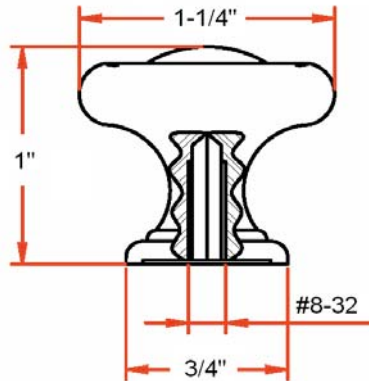

Town Square Cabinet Knob

Specifications

Metal Material	100% Zinc alloy
Packaging	Poly bag
Mounting:	Single point; 3/4" base
Hardware:	one 8-32 screw; included

Dimensions

Warranty & Compliances

Warranty	Limited 1 year warranty
ANSI/BHMA	N/A

Order Codes

Antique Brass (US5)	203315
Rustic Pewter	203943

Type:
Job:
Order Code:
Approvals: