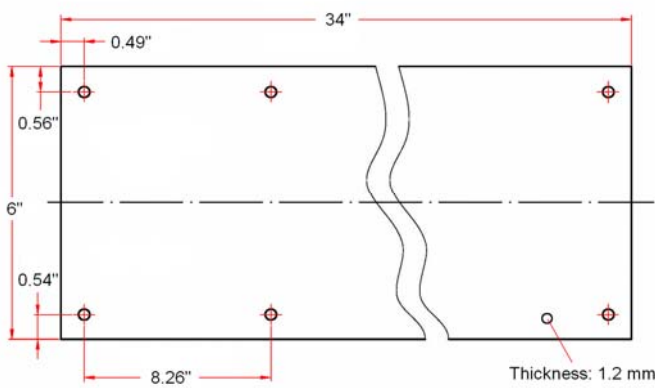

## Specifications

**Metal Material:** Brass  
**Dimensions:** 34"W x 6"H and 34"W x 8"H  
**Hardware:** with 10 pcs of 3.5x15.8mm screws

## Dimensions

34" W x 6" H

34" W x 8" H

### 34"W x 6"H

**Satin Nickel (US15)** 203794  
**Oil Rubbed Bronze (US10B)** 203802

### 34"W x 8"H

**Satin Nickel (US15)** 203810  
**Oil Rubbed Bronze (US10B)** 203828

Type:

Job:

Order Code:

Approvals:

Design House reserves the right to make changes in materials, specifications & models at any time. Design House also reserves the right to discontinue product without notice or obligation.