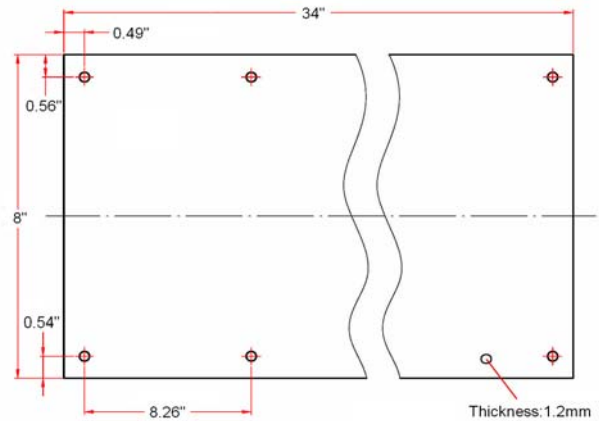

## Specifications

**Metal Material:** Brass  
**Dimensions:** 34"W x 6"H and 34"W x 8"H  
**Hardware:** with 10 pcs of 3.5x15.8mm screws

## Dimensions

34" W x 6" H

34" W x 8" H

### 34"W x 6"H

**Satin Nickel (US15)** 203794  
**Oil Rubbed Bronze (US10B)** 203802

### 34"W x 8"H

**Satin Nickel (US15)** 203810  
**Oil Rubbed Bronze (US10B)** 203828

Type:

Job:

Order Code:

Approvals:

Design House reserves the right to make changes in materials, specifications & models at any time. Design House also reserves the right to discontinue product without notice or obligation.