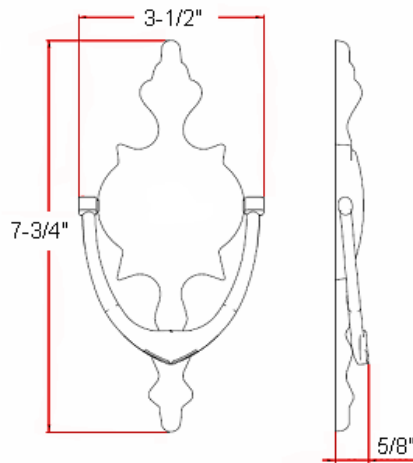

Door Knocker

Specifications

Metal Material: Brass
Packaging: Poly bag
Hardware: with 4 pcs of screws including
4x32mm 2pcs
4x25mm 2pcs

Dimensions

Warranty & Compliances

Warranty Limited 1 year warranty
ANSI/BHMA N/A

Order Codes

Satin Nickel (US15) 203745
Oil Rubbed Bronze (US10B) 203752
Satin Brass 203760

Type:

Job:

Order Code:

Approvals:

Design House reserves the right to make changes in materials, specifications & models at any time. Design House also reserves the right to discontinue product without notice or obligation.