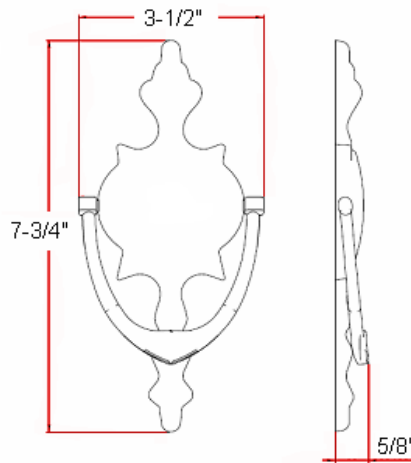

## Specifications

**Metal Material:** Brass  
**Packaging:** Poly bag  
**Hardware:** with 4 pcs of screws including  
4x32mm 2pcs  
4x25mm 2pcs

## Dimensions