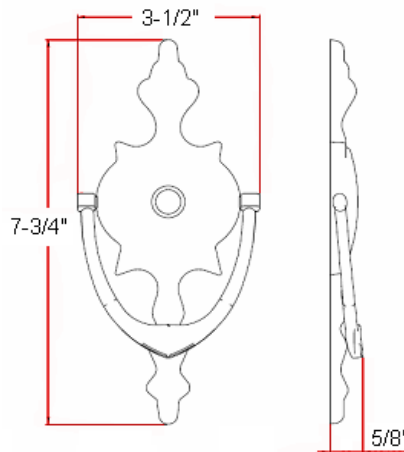

Door Knocker with Viewer

Specifications

Metal Material	Brass knocker
Lens material:	Plastic
Viewing Angle:	160°
Hardware:	with 4 pcs of screws including 4x32mm 2pcs 4x25mm 2pcs
Packaging	Poly bag

Dimensions

Warranty & Compliances

Warranty	Limited 1 year warranty
ANSI/BHMA	N/A

Order Codes

Satin Nickel (US15)	203729
Oil Rubbed Bronze (US10B)	203737

Type:

Job:

Order Code:

Approvals: