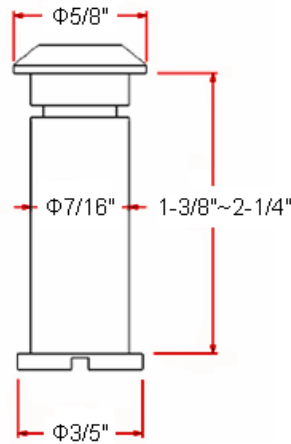

## Specifications

<b>Metal Material</b>	Brass
<b>Lens Material</b>	Plastic
<b>Viewing Angle:</b>	160°
<b>Packaging</b>	Bleached box (White)

## Dimensions