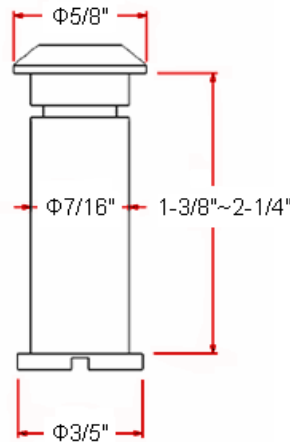

Small Door Viewer

Specifications

| | |
|-----------------------|----------------------|
| Metal Material | Brass |
| Lens Material | Plastic |
| Viewing Angle: | 160° |
| Packaging | Bleached box (White) |

Dimensions

Warranty & Compliances

| | |
|------------------|-------------------------|
| Warranty | Limited 1 year warranty |
| ANSI/BHMA | N/A |

Order Codes

| | |
|----------------------------------|--------|
| Satin Nickel (US15) | 203679 |
| Oil Rubbed Bronze (US10B) | 203687 |
| Satin Brass | 203661 |