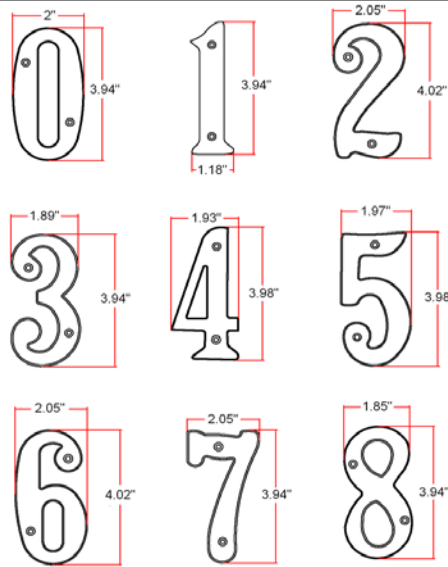

Solid Brass Numerals

Specifications

Metal Material: Brass
Dimensions: 4"
Hardware: with 2 pcs of 2.9x16mm screws

Dimensions

Warranty & Compliances

Warranty Limited 1 year warranty
ANSI/BHMA N/A

Order Codes

	Satin Nickel (US15)	Oil Rubbed Bronze (US10B)	Satin Brass
SOLID BRASS NUMBER 1	203398	203489	203570
SOLID BRASS NUMBER 2	203406	203497	203588
SOLID BRASS NUMBER 3	203414	203505	203596
SOLID BRASS NUMBER 4	203422	203513	203604
SOLID BRASS NUMBER 5	203430	203521	203612
SOLID BRASS NUMBER 6	203448	203539	203620
SOLID BRASS NUMBER 7	203455	203547	203638
SOLID BRASS NUMBER 8	203463	203554	203646
SOLID BRASS NUMBER 9	203471	203562	203653
SOLID BRASS NUMBER 0	203844	203869	203851