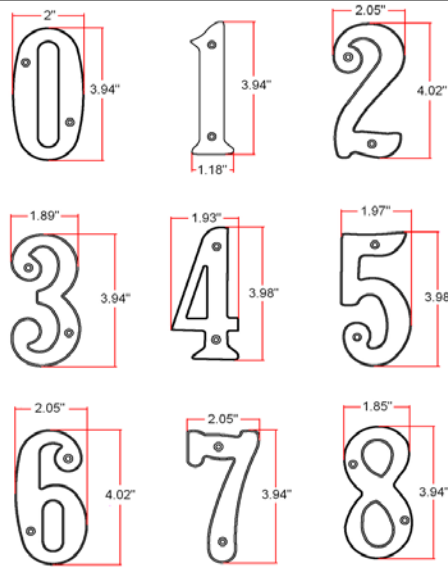

# Solid Brass Numerals

## Specifications

**Metal Material:** Brass  
**Dimensions:** 4"  
**Hardware:** with 2 pcs of 2.9x16mm screws

## Dimensions