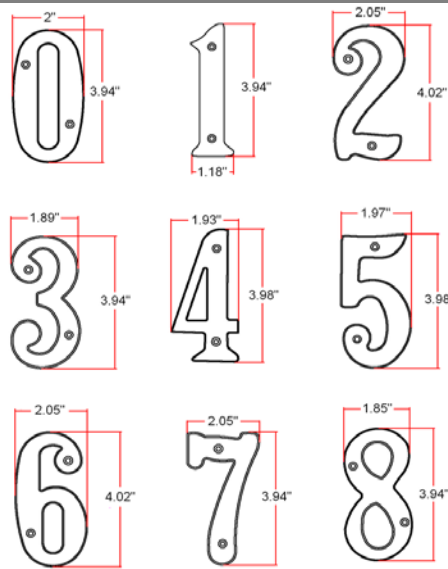

Solid Brass Numerals

Specifications

Metal Material: Brass
Dimensions: 4"
Hardware: with 2 pcs of 2.9x16mm screws

Dimensions

Warranty & Compliances

Warranty Limited 1 year warranty
ANSI/BHMA N/A

Order Codes

	Satin Nickel (US15)	Oil Rubbed Bronze (US10B)	Satin Brass
SOLID BRASS NUMBER 1	203398	203489	203570
SOLID BRASS NUMBER 2	203406	203497	203588
SOLID BRASS NUMBER 3	203414	203505	203596
SOLID BRASS NUMBER 4	203422	203513	203604
SOLID BRASS NUMBER 5	203430	203521	203612
SOLID BRASS NUMBER 6	203448	203539	203620
SOLID BRASS NUMBER 7	203455	203547	203638
SOLID BRASS NUMBER 8	203463	203554	203646
SOLID BRASS NUMBER 9	203471	203562	203653
SOLID BRASS NUMBER 0	203844	203869	203851