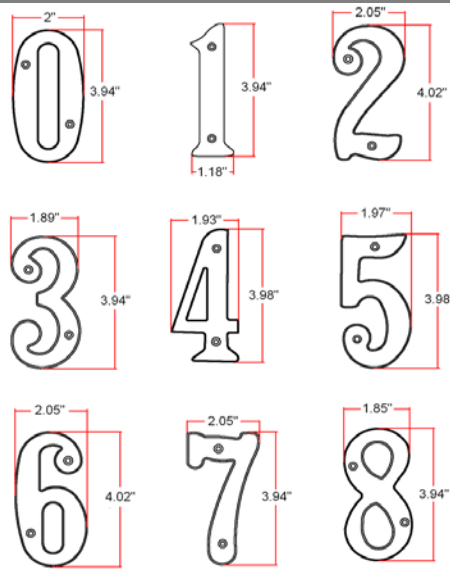

Solid Brass Numerals

Specifications

Metal Material: Brass
Dimensions: 4"
Hardware: with 2 pcs of 2.9x16mm screws

Dimensions

Warranty & Compliances

Warranty: Limited 1 year warranty
ANSI/BHMA: N/A

Order Codes

	Satin Nickel (US15)	Oil Rubbed Bronze (US10B)	Satin Brass
SOLID BRASS NUMBER 1	203398	203489	203570
SOLID BRASS NUMBER 2	203406	203497	203588
SOLID BRASS NUMBER 3	203414	203505	203596
SOLID BRASS NUMBER 4	203422	203513	203604
SOLID BRASS NUMBER 5	203430	203521	203612
SOLID BRASS NUMBER 6	203448	203539	203620
SOLID BRASS NUMBER 7	203455	203547	203638
SOLID BRASS NUMBER 8	203463	203554	203646
SOLID BRASS NUMBER 9	203471	203562	203653
SOLID BRASS NUMBER 0	203844	203869	203851