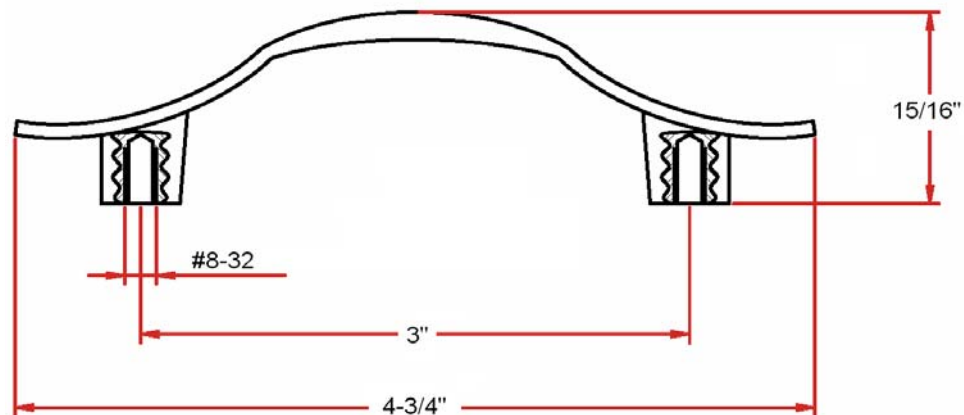

## Specifications

<b>Metal Material</b>	100% Zinc alloy
<b>Packaging</b>	Poly bag
<b>Mounting:</b>	3" CC
<b>Hardware:</b>	2 x 8-32 screws; included

## Dimensions