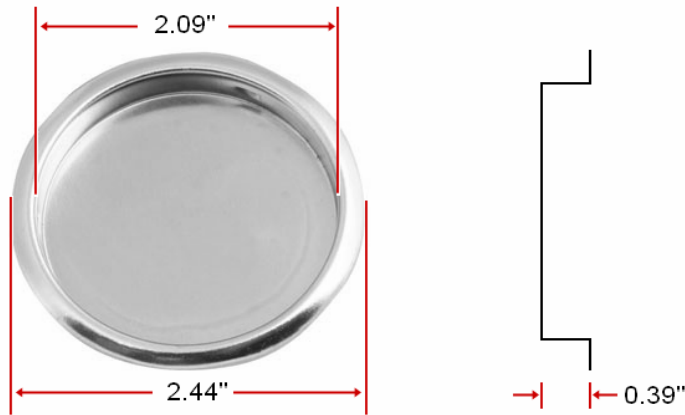

# Door Hardware Closet Finger Pull 2<sup>1/8"</sup>

## Specifications

<b>Product Dimensions</b>	2.44" X 2.44" (62mm x 62mm)
<b>Metal Material</b>	steel
<b>Packaging</b>	poly bag

## Dimensions