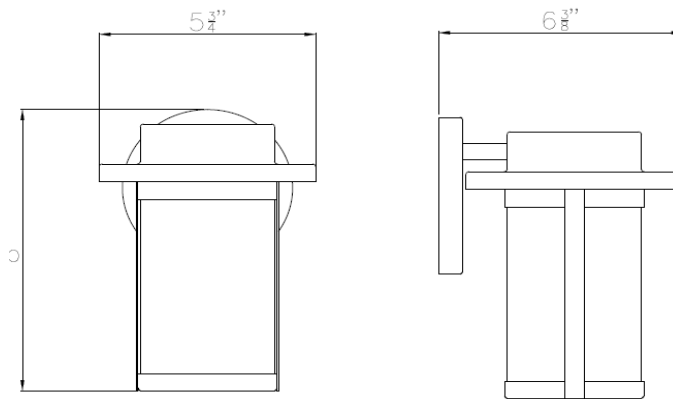

Dimensions

Warranty & Compliances

Warranty	10 Year Limited Warranty
UL/ ETL	ETL Listed for use outdoors
ADA	N/A
EnergyStar	N/A

Companion Fixtures

180331 Longmont LED Outdoor Wall Light ORB

Type:
Job:
Order Code:
Approvals:

Design House reserves the right to make changes in materials, specifications & models at any time. Design House also reserves the right to discontinue product without notice or obligation.