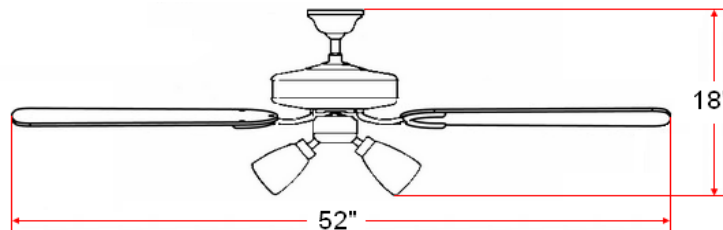

# 52" MILLBRIDGE Downrod Fans

## Specifications

<b>Material Construction:</b>	Steel
<b>Motor Size:</b>	153mm x 12mm (16 pole)
<b>Diameter:</b>	52"
<b>Downrod:</b>	3/4" dia. X 6" long downrod included
<b>Mounting:</b>	Tri-mount adaptable (downrod, close-to-ceiling & vaulted ceiling)
<b>Blade Details:</b>	5 blades; 10.5° pitch; reversible
<b>Blade Color:</b>	See Below
<b>Speed Control:</b>	3 speed pull chain control
<b>Voltage:</b>	120V
<b>Weight:</b>	17 lbs.
<b>Light Kit - Lens</b>	Frosted glass lenses
<b>Light Kit - Lamp Info</b>	3 x 60W, candelabra-based incandescent lamps (included)
<b>Airflow at High Speed:</b>	4950 CFM
<b>Electricity Usage:</b>	50 Watts
<b>Airflow Efficiency:</b>	99 CFM/W
<b>RPMs (High/Med/Low):</b>	155/105/65

## Dimensions