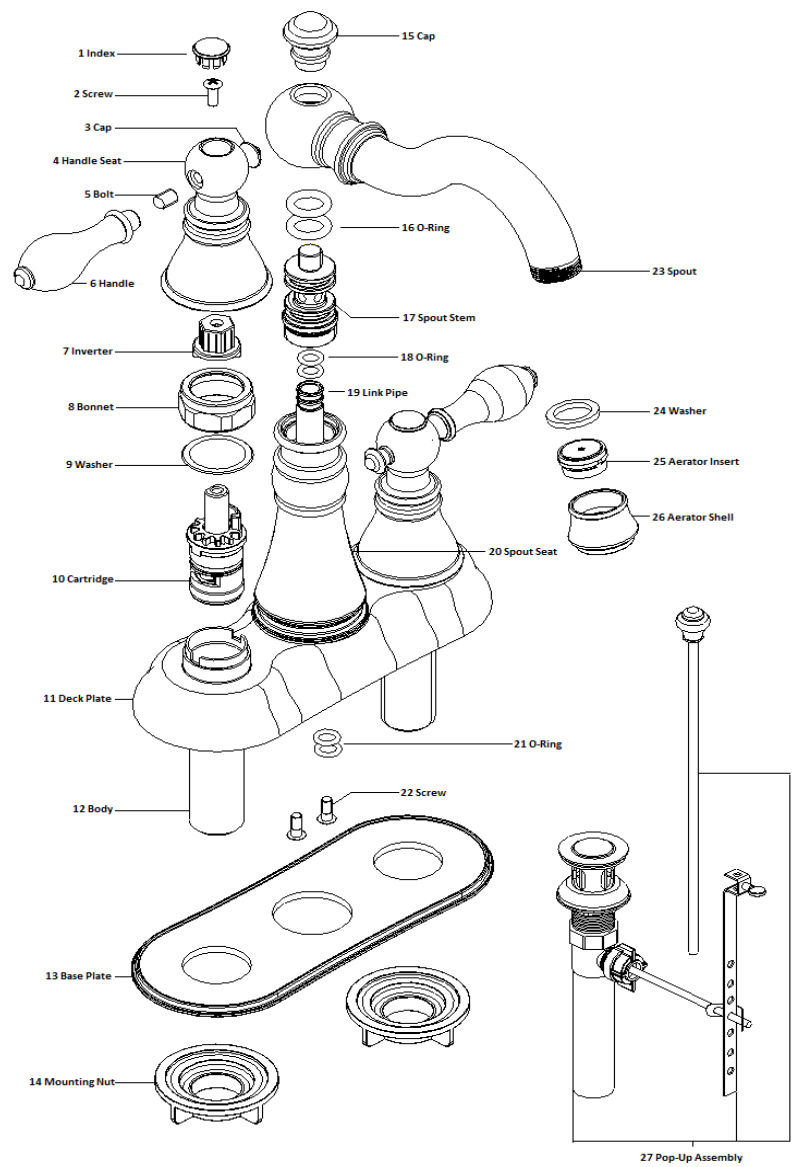

| | | |
|-----------------------------|------------------------|------------------|
| 526855 Oil Rubber Bronze | 526921 Satin Nickel | 526939 Chrome |
|-----------------------------|------------------------|------------------|

| No. | Name | 526855 | | 526921 | | 526939 | |
|-----|-----------------|------------|------------|------------|------------|------------|------------|
| | | Order Code | List Price | Order Code | List Price | Order Code | List Price |
| 1 | Index | | | | | | |
| 2 | Screw | 920231 | \$4.25 | 920249 | \$3.98 | 920264 | \$3.80 |
| 3 | Cap | | | | | | |
| 4 | Handle Seat | | | | | | |
| 5 | Bolt | | | | | | |
| 6 | Handle | | | | | | |
| 7 | Inverter | | | | | | |
| 8 | Bonnet | | | | | | |
| 9 | Washer | | | | | | |
| 10 | Cartridge | 920223 | \$7.12 | 920223 | \$7.12 | 920223 | \$7.12 |
| 11 | Deck Plate | | | | | | |
| 12 | Body | | | | | | |
| 13 | Base Plate | | | | | | |
| 14 | Mounting Nut | | | | | | |
| 15 | Cap | | | | | | |
| 16 | O-Ring | | | | | | |
| 17 | Spout Stem | | | | | | |
| 18 | O-Ring | | | | | | |
| 19 | Link Pipe | | | | | | |
| 20 | Spout Seat | | | | | | |
| 21 | O-Ring | | | | | | |
| 22 | Screw | | | | | | |
| 23 | Spout | | | | | | |
| 24 | Washer | | | | | | |
| 25 | Aerator Insert | | | | | | |
| 26 | Aerator Shell | | | | | | |
| 27 | Pop-Up Assembly | 902627 | \$19.98 | 528000 | \$12.89 | 529958 | \$12.89 |