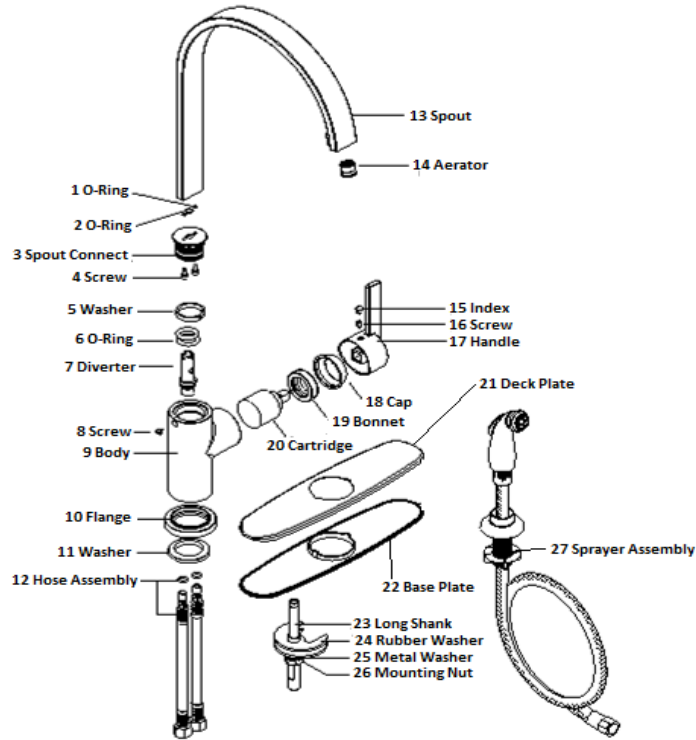

Boulder Greek Kitchen Faucet . SPARE PARTS

526731
Oil Rubber Bronze

526749
Satin Nickel

526756
Chrome

No.	Name	526731		526749		526756	
		Order Code	List Price	Order Code	List Price	Order Code	List Price
1	O-Ring						
2	O-Ring						
3	Spout Connect						
4	Screw						
5	Washer						
6	O-Ring						
7	Diverter	920181	\$4.89	920181	\$4.89	920181	\$4.89
8	Screw						
9	Body						
10	Flange						
11	Washer						
12	Hose Assembly						
13	Spout						
14	Aerator	920272	\$10.80	920272	\$10.80	920272	\$10.80
15	Index						
16	Screw						
17	Handle	909655	\$11.80	909663	\$11.33	909671	\$9.73
18	Cap						
19	Bonnet						
20	Cartridge	920207	\$11.21	920207	\$11.21	920207	\$11.21
21	Deck Plate						
22	Base Plate	909689	\$14.54	909697	\$14.33	909705	\$12.16
23	Long Shank						
24	Rubber Washer						
25	Metal Washer						
26	Mounting Nut						
27	Sprayer Assembly	909515	\$32.81	909523	\$28.93	909531	\$24.27