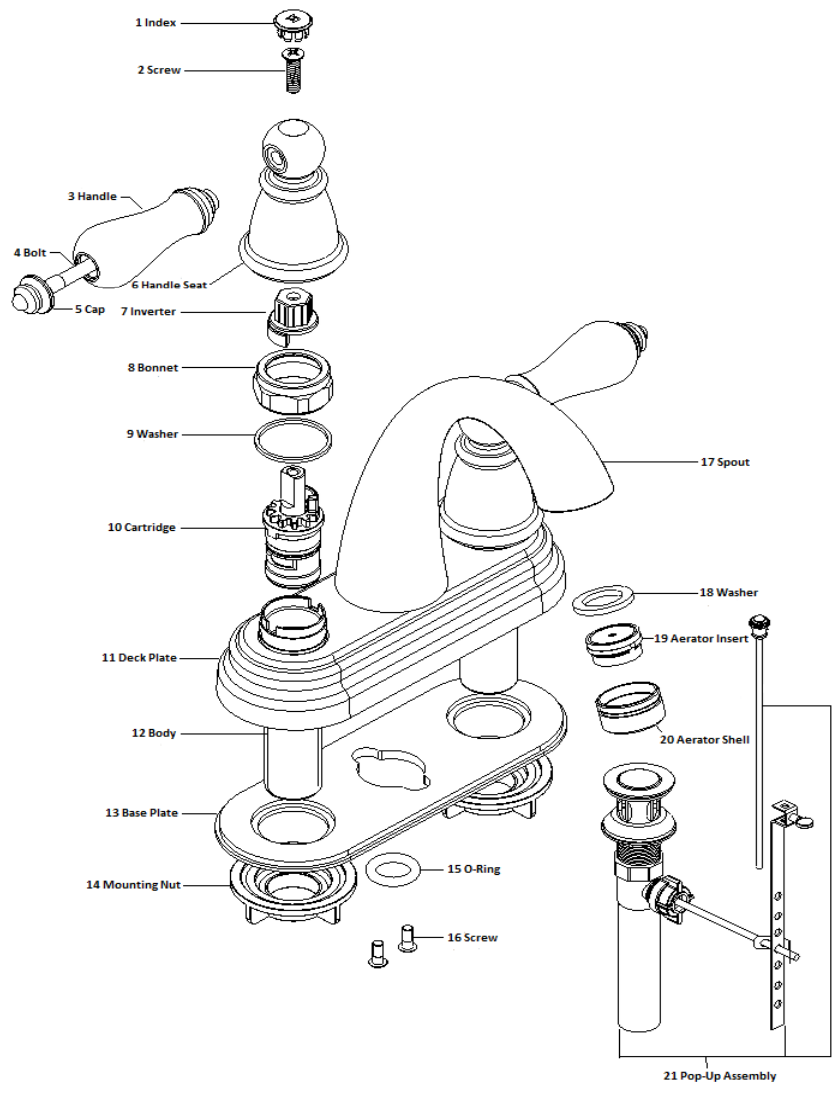

Hathaway Lavatory Faucet . SPARE PARTS

526657 Oil Rubber Bronze 526665 Satin Nickel 526673 Chrome

No.	Name	526657		526665		526673	
		Order Code	List Price	Order Code	List Price	Order Code	List Price
1	Index	920231	\$4.25	920249	\$3.98	920264	\$3.80
2	Screw						
3	Handle						
4	Bolt						
5	Cap						
6	Handle Seat						
7	Inverter						
8	Bonnet						
9	Washer						
10	Cartridge	920223	\$7.12	920223	\$7.12	920223	\$7.12
11	Deck Plate						
12	Body						
13	Base Plate						
14	Mounting Nut						
15	O-Ring						
16	Screw						
17	Spout						
18	Washer						
19	Aerator Insert						
20	Aerator Shell						
21	Pop-Up Assembly	902627	\$19.98	528000	\$12.89	529958	\$12.89