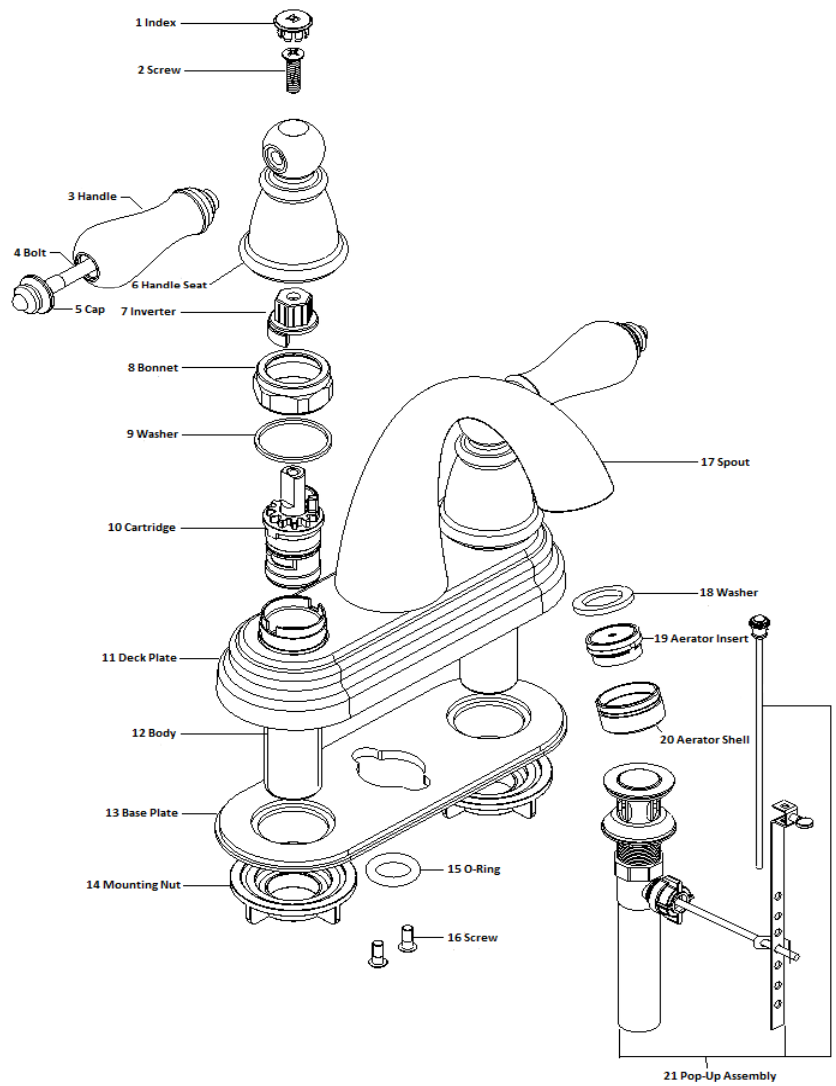

# Hathaway Lavatory Faucet . SPARE PARTS

526657 Oil Rubber Bronze      526665 Satin Nickel      526673 Chrome

| No. | Name            | 526657     |            | 526665     |            | 526673     |            |
|-----|-----------------|------------|------------|------------|------------|------------|------------|
|     |                 | Order Code | List Price | Order Code | List Price | Order Code | List Price |
| 1   | Index           | 920231     | \$4.25     | 920249     | \$3.98     | 920264     | \$3.80     |
| 2   | Screw           |            |            |            |            |            |            |
| 3   | Handle          |            |            |            |            |            |            |
| 4   | Bolt            |            |            |            |            |            |            |
| 5   | Cap             |            |            |            |            |            |            |
| 6   | Handle Seat     |            |            |            |            |            |            |
| 7   | Inverter        |            |            |            |            |            |            |
| 8   | Bonnet          |            |            |            |            |            |            |
| 9   | Washer          |            |            |            |            |            |            |
| 10  | Cartridge       | 920223     | \$7.12     | 920223     | \$7.12     | 920223     | \$7.12     |
| 11  | Deck Plate      |            |            |            |            |            |            |
| 12  | Body            |            |            |            |            |            |            |
| 13  | Base Plate      |            |            |            |            |            |            |
| 14  | Mounting Nut    |            |            |            |            |            |            |
| 15  | O-Ring          |            |            |            |            |            |            |
| 16  | Screw           |            |            |            |            |            |            |
| 17  | Spout           |            |            |            |            |            |            |
| 18  | Washer          |            |            |            |            |            |            |
| 19  | Aerator Insert  |            |            |            |            |            |            |
| 20  | Aerator Shell   |            |            |            |            |            |            |
| 21  | Pop-Up Assembly | 902627     | \$19.98    | 528000     | \$12.89    | 529958     | \$12.89    |