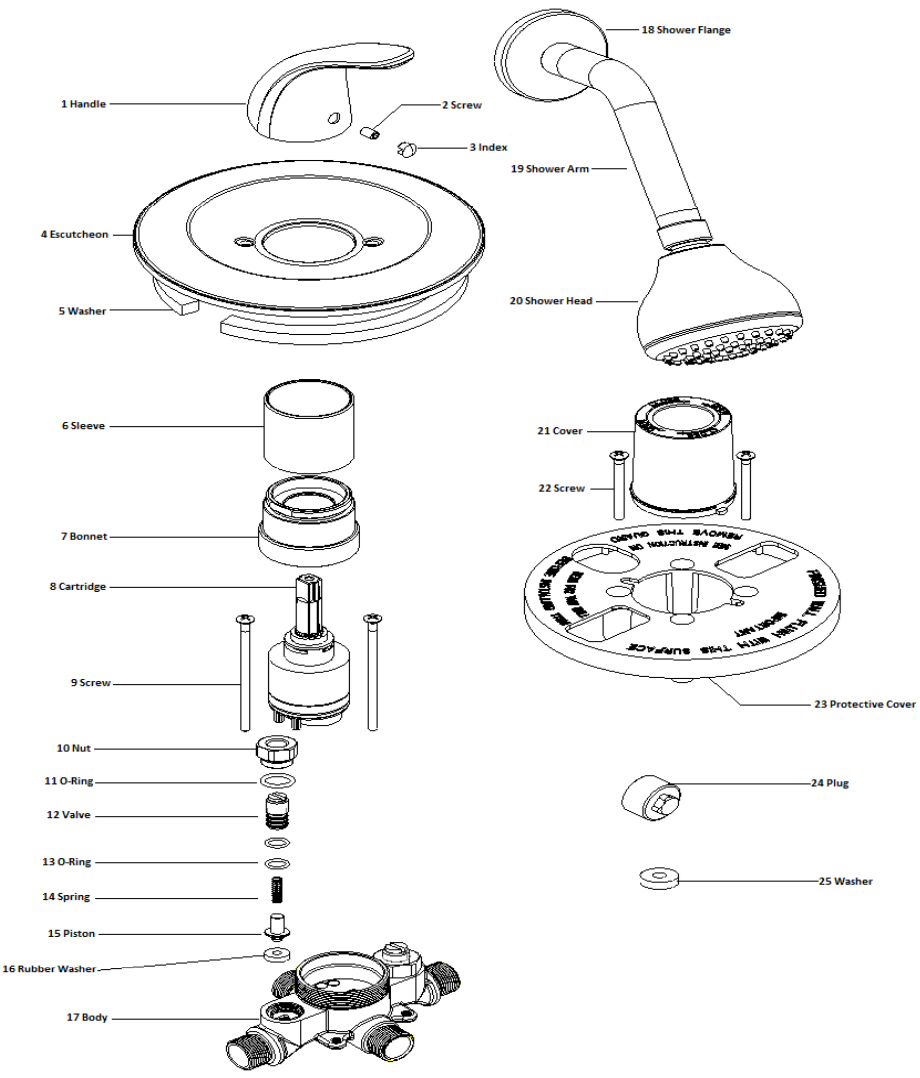

525915 Oil Rubber Bronze	525923 Satin Nickel	525931 Polished Chrome
-----------------------------	------------------------	---------------------------

No.	Name	525915		525923		525931	
		Order Code	List Price	Order Code	List Price	Order Code	List Price
1	Handle						
2	Screw						
3	Index						
4	Escutcheon						
5	Washer						
6	Sleeve						
7	Bonnet						
8	Cartridge	920215	\$47.11	920215	\$47.11	920215	\$47.11
9	Screw						
10	Nut						
11	O-Ring						
12	Valve						
13	O-Ring						
14	Spring						
15	Piston						
16	Rubber Washer						
17	Body						
18	Shower Flange						
19	Shower Arm						
20	Shower Head						
21	Cover						
22	Screw						
23	Protective Cover						
24	Plug	920280	\$4.89	920280	\$4.89	920280	\$4.89
25	Washer						